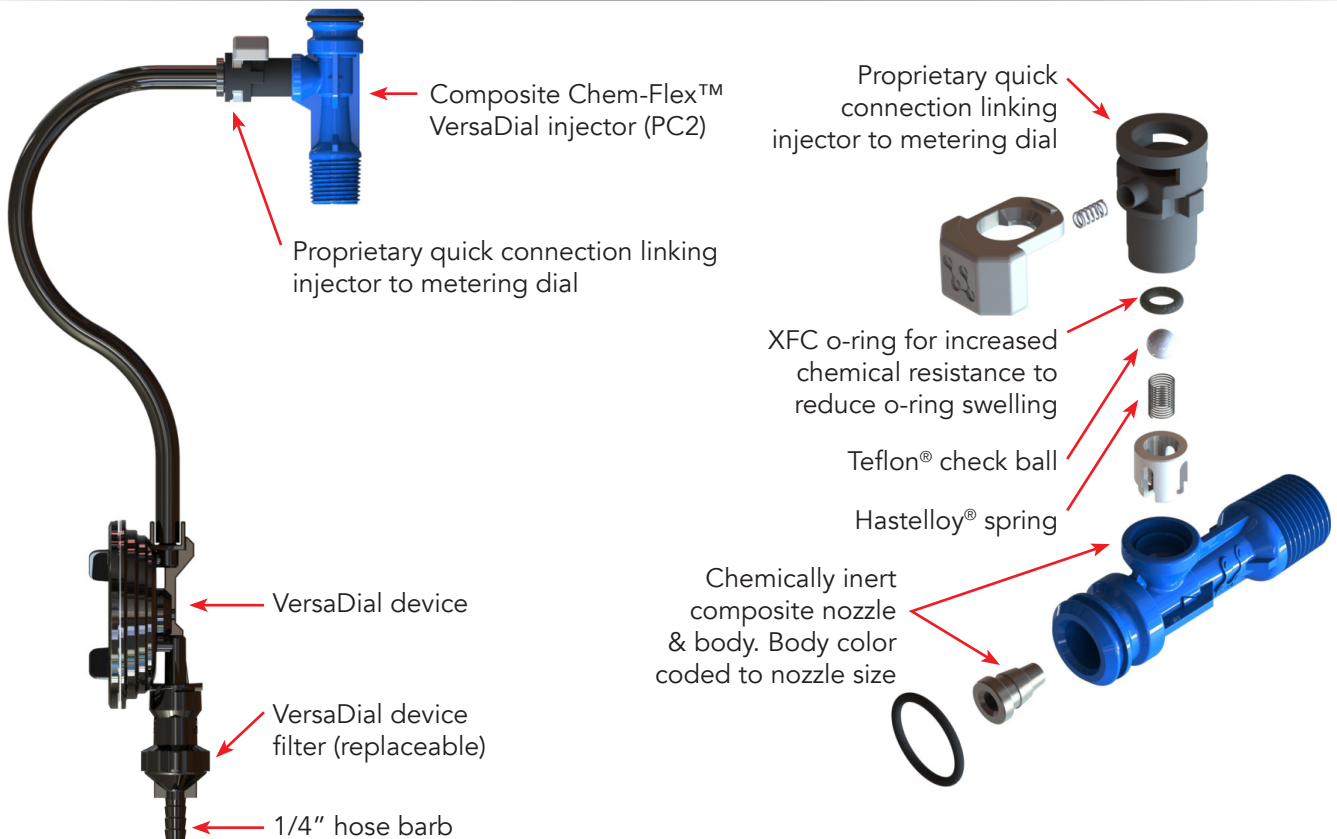

IMPROVED RELIABILITY & CONSISTENCY –

The chemical control disk utilizes a long, torturous channel – vs. a small orifice size found in current metering tips – which eliminates clogs, requiring less maintenance and replacements. The dial also provides consistency from draw to draw, and from device to device. The correct amount of chemistry is delivered, every time.

Included: (1) Mounting & Tube Management

PART NUMBER

1003017

VERSADIAL™ QUICK CONNECT 1/4" HOSE BARB

Included: (1) 1/4" Quick Connect Threaded Hose Barb For Use With Vacuum Gauge or Metering Tips

PART NUMBER

1003027

VERSADIAL™ REPLACEMENT FILTERS

Included: (5) Replacement Filters

PART NUMBER

1002987

SEE BACK PAGE FOR DILUTION RATIOS

VERSADIAL™ CONTROL SYSTEM

SPECIFICATIONS

| | | | |
|---|-------------------------------|-----------------------------|-------------------------------|
| Max Pressure Inlet / Outlet (Injectors) | Up to 250 PSI (17 bar) | Maximum Wrench Torque (PC3) | Hand Tighten Only (60 in-lbs) |
| Temperature Range | 33°F - 140°F (.5°C - 60°C) | PC1 Inlet/Outlet Connection | PC1 x 1/4" MNPT |
| Metering Filter Screen | 150 Micron Screen | PC2 Inlet/Outlet Connection | PC2 x 3/8" MNPT |
| Maximum Wrench Torque (PC1, PC2) | Hand Tighten Only (30 in-lbs) | PC3 Inlet/Outlet Connection | PC3 x 3/4" MNPT |